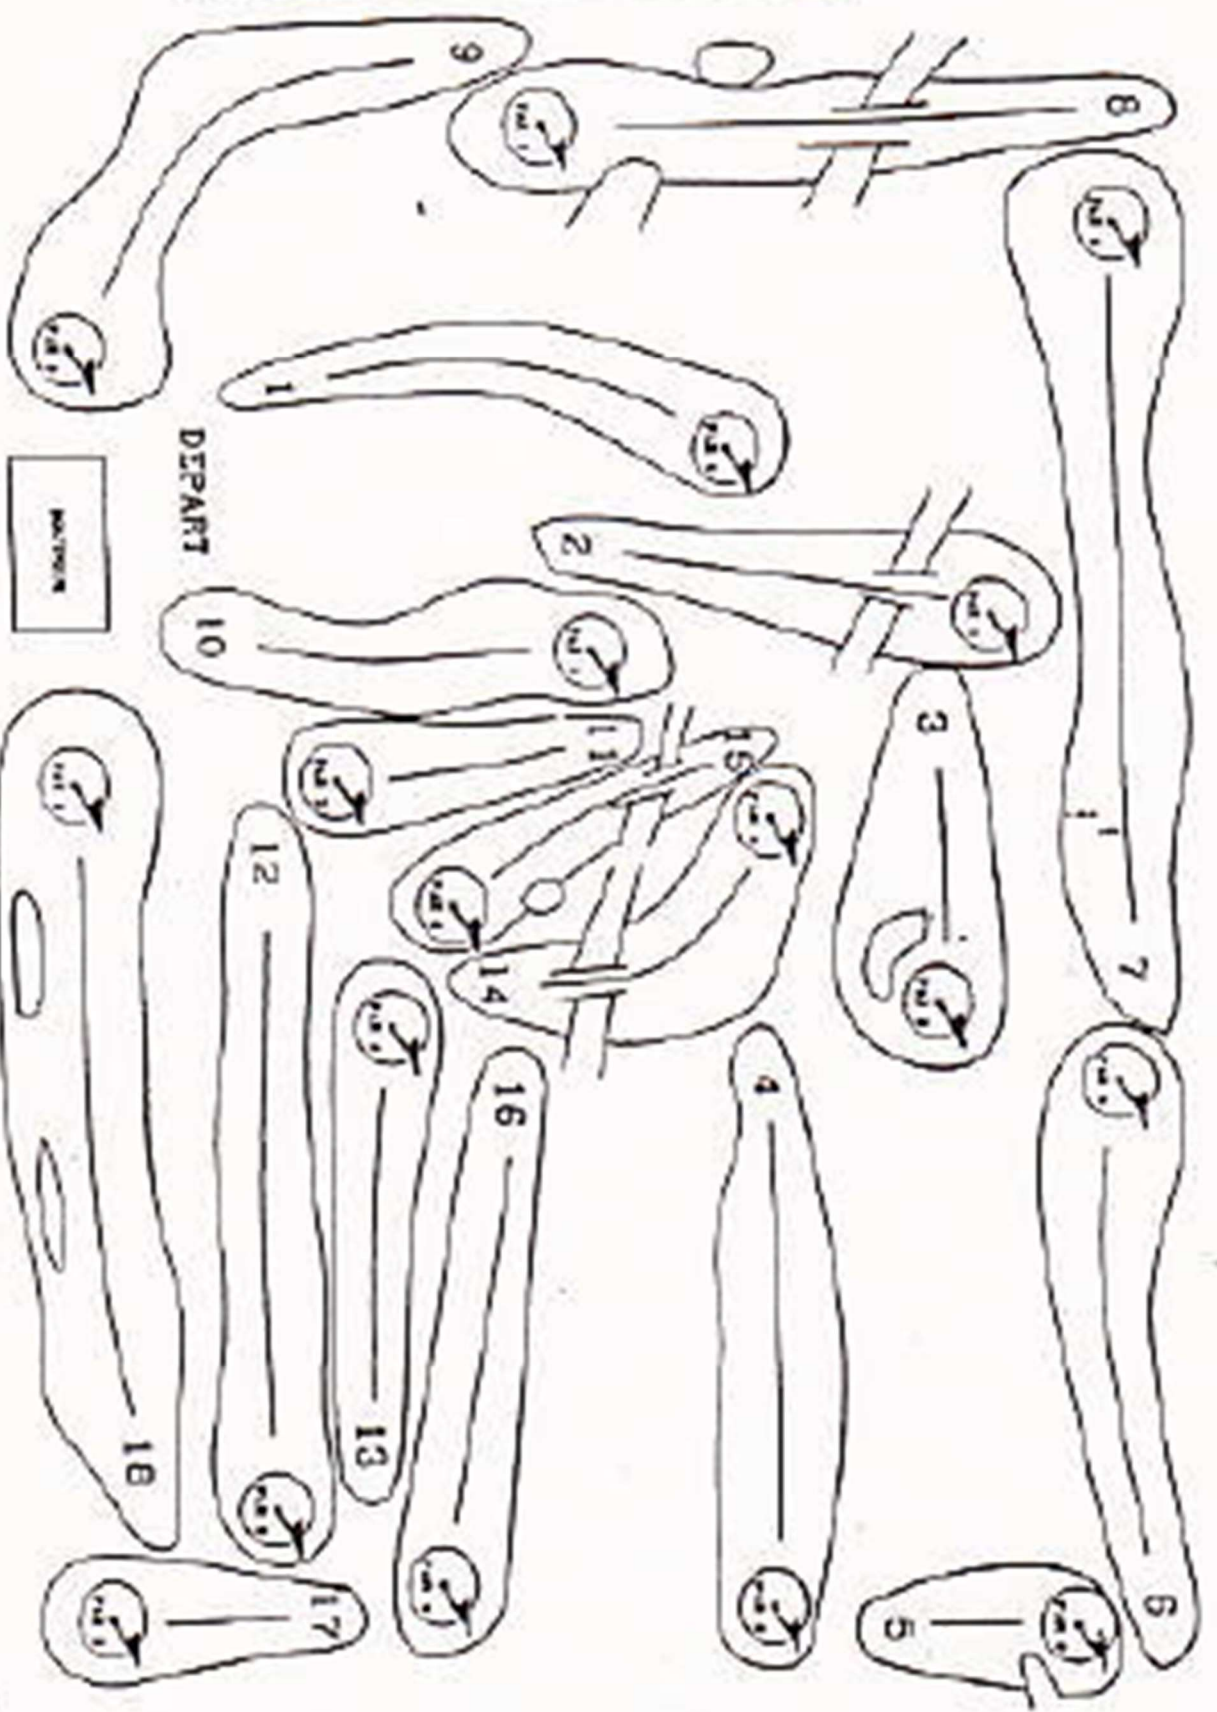

SOREL / TRACT

MADE IN U.S.A.  
© 1968 BY CHEMIN S.T.-ROCH S.A. ALL RIGHTS RESERVED. NO PART OF THIS PUBLICATION MAY BE REPRODUCED OR TRANSMITTED IN ANY FORM OR BY ANY MEANS, ELECTRONIC OR MECHANICAL, INCLUDING PHOTOCOPYING, RECORDING, OR BY ANY INFORMATION STORAGE AND RETRIEVAL SYSTEM.  
GRATECH INC. 743-4239 CHAURE & LETHBRIDGE

CHEMIN ST-ROCH

VERS SOREL →